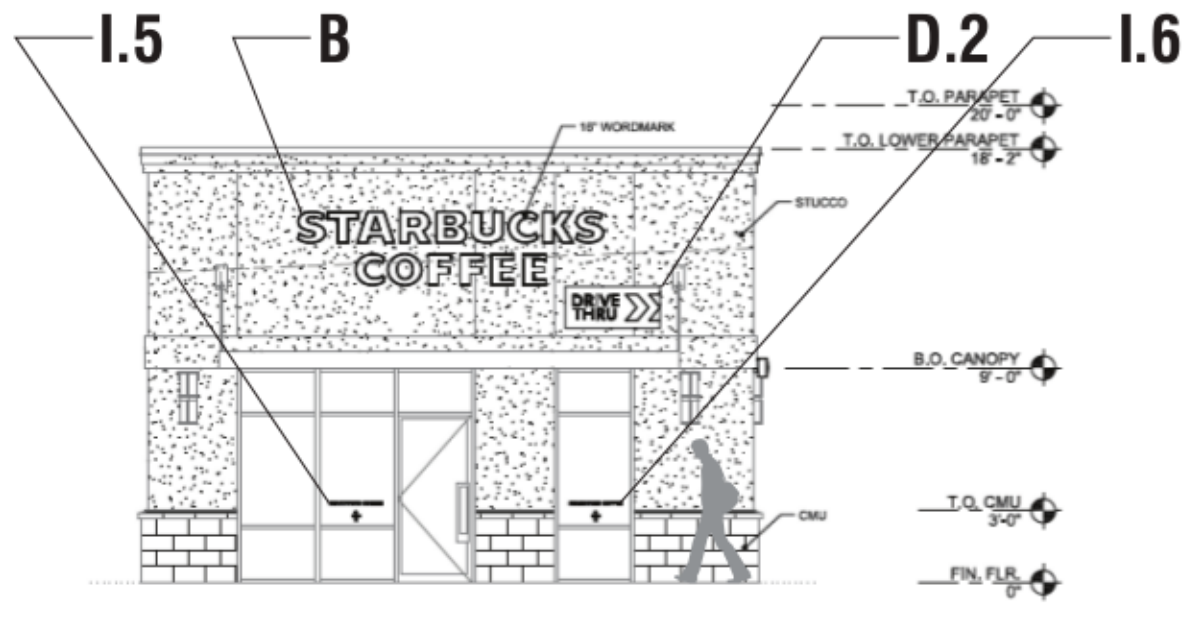

Revisions

- Approved
- Approved With Changes Noted

Customer Signature \_\_\_\_\_

Date \_\_\_\_\_

Landlord Signature \_\_\_\_\_

Date \_\_\_\_\_

#27119  
Harrison Blvd. & 44th  
Ogden, UT

This drawing is intended to provide a reasonable representation of the final manufactured article. Fasteners and seams in materials may not be represented exactly as they will be fabricated. Colors on prints may not accurately depict specific colors.

**1** Elevation @ Main Entrance  
Approximate Scale: 1/8" = 1'-0"

**2** Elevation @ Back of House  
Approximate Scale: 1/8" = 1'-0"

**3** Elevation @ Front Entry  
Approximate Scale: 1/8" = 1'-0"

**4** Elevation @ Drive Thru  
Approximate Scale: 1/8" = 1'-0"